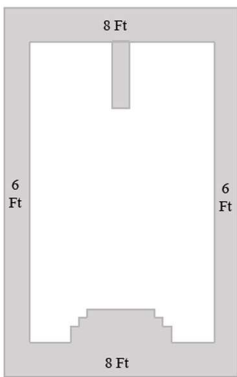

- 14 x 28 \$ 1,150.00**
- 16 x 32 \$ 1,250.00**
- 18 x 36 \$ 1,450.00**
- 20 x 40 \$ 1,550.00**

Safety...

BLUE/BLACK™ Security Covers are designed and constructed with safety foremost and gives owner peace of mind; providing safety and security.

** with pool purchase.

"Top of the line in Safety – Appearance – Peace of Mind!"

CONCRETE DECKING

| Pool Size | Slab Dimensions | Total Area | Price |
|-----------|---------------------|------------|-------------|
| 19'4" | 6' Deck 8' at Steps | 560 sq.ft. | \$ 3,220.00 |
| 14 x 28 | 6 x 6 x 8 x 8 | 752 sq.ft. | \$ 4,324.00 |
| 16 x 32 | 6 x 6 x 8 x 8 | 832 sq.ft. | \$ 4784.00 |
| 18 x 36 | 6 x 6 x 8 x 8 | 912 sq.ft. | \$ 5,244.00 |
| 20 x 40 | 6 x 6 x 8 x 8 | 992 sq.ft. | \$ 5,704.00 |